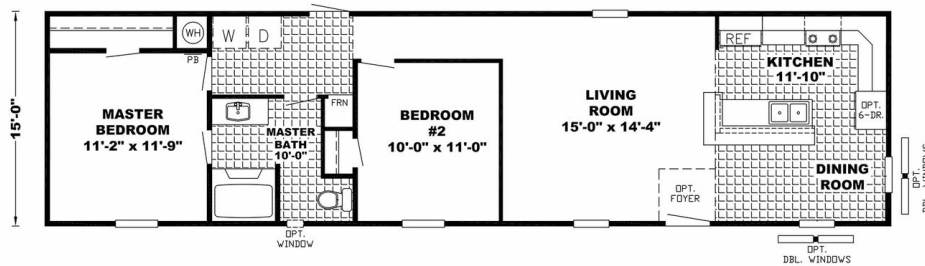

MODEL SIG16602B-60-2/16X60

THE DARBY Model number: 41SIG16602BH18

2 beds • 1 baths • 960 sq.ft. • 16' width • 60' depth

Our home building facilities invest in continuous product and process improvements. Plans, dimensions, features, materials, specifications and availability are subject to change without notice or obligation. Renderings and floor plans are representative likenesses of our homes and may differ from the actual homes. We invite you to tour a Home Center near you and inspect the highest value in quality housing available or call (479) 648-0070 to speak with a Home Consultant. Copyright 2017, CMH. All rights reserved.