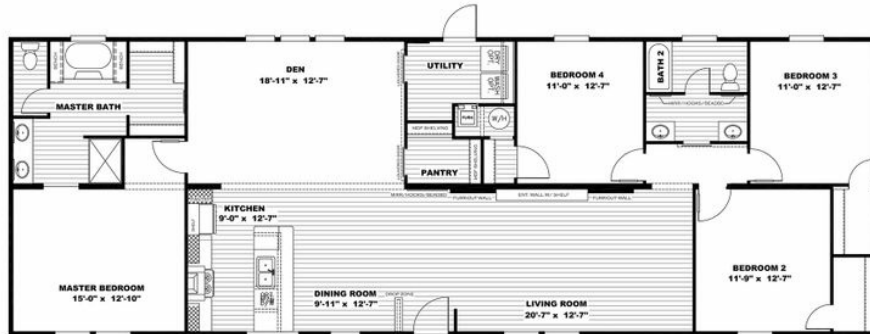

## THE BREEZE II

**THE BREEZE II** Model number: 41SSP28764EH18  
**4 beds • 2 baths • 2128 sq.ft. • 28' width • 76' depth**

Our home building facilities invest in continuous product and process improvements. Plans, dimensions, features, materials, specifications and availability are subject to change without notice or obligation. Renderings and floor plans are representative likenesses of our homes and may differ from the actual homes. We invite you to tour a Home Center near you and inspect the highest value in quality housing available or call (479) 648-0070 to speak with a Home Consultant. Copyright 2017, CMH. All rights reserved.

### THE BREEZE II

Model number: 41SSP28764EH18

4 beds • 2 baths • 2128 sq.ft. • 28' width • 76' depth

Our home building facilities invest in continuous product and process improvements. Plans, dimensions, features, materials, specifications and availability are subject to change without notice or obligation. Renderings and floor plans are representative likenesses of our homes and may differ from the actual homes. We invite you to tour a Home Center near you and inspect the highest value in quality housing available or call (479) 648-0070 to speak with a Home Consultant. Copyright 2017, CMH. All rights reserved.