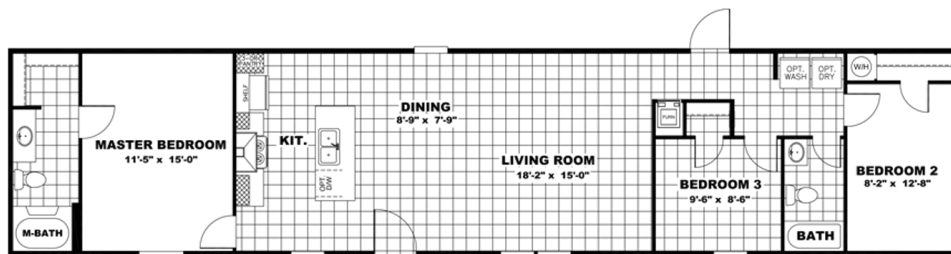

THE BREEZE

THE BREEZE

Model number: 41SSP16723AH18

3 beds • 2 baths • 1152 sq.ft. • 16' width • 72' depth

Our home building facilities invest in continuous product and process improvements. Plans, dimensions, features, materials, specifications and availability are subject to change without notice or obligation. Renderings and floor plans are representative likenesses of our homes and may differ from the actual homes. We invite you to tour a Home Center near you and inspect the highest value in quality housing available or call (479) 648-0070 to speak with a Home Consultant. Copyright 2017, CMH. All rights reserved.